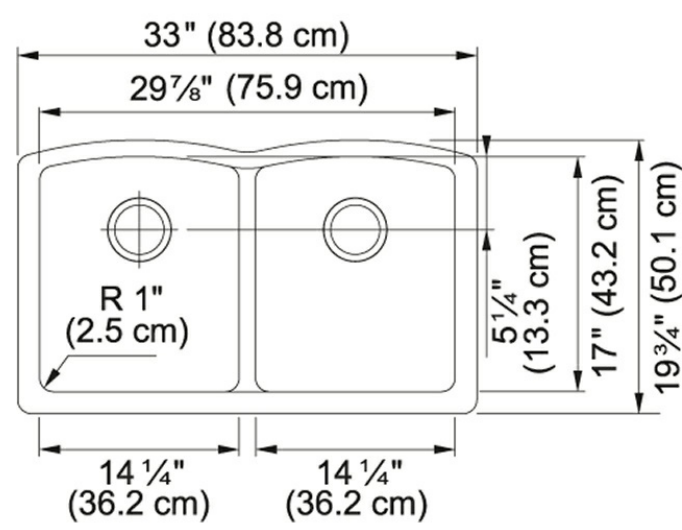

Ellipse ELG120ONY Granite Onyx

Extreme durability meets efficient design in the Ellipse Granite series.

Product Picture

Technical Drawing

Product Dimensions

Minimum Cabinet Size	36"
----------------------	-----

General Information

Type of Material	Granite
Number of Bowls	2

Article Numbers

FUN#	125.0384.309
US Part Number	ELG120ONY