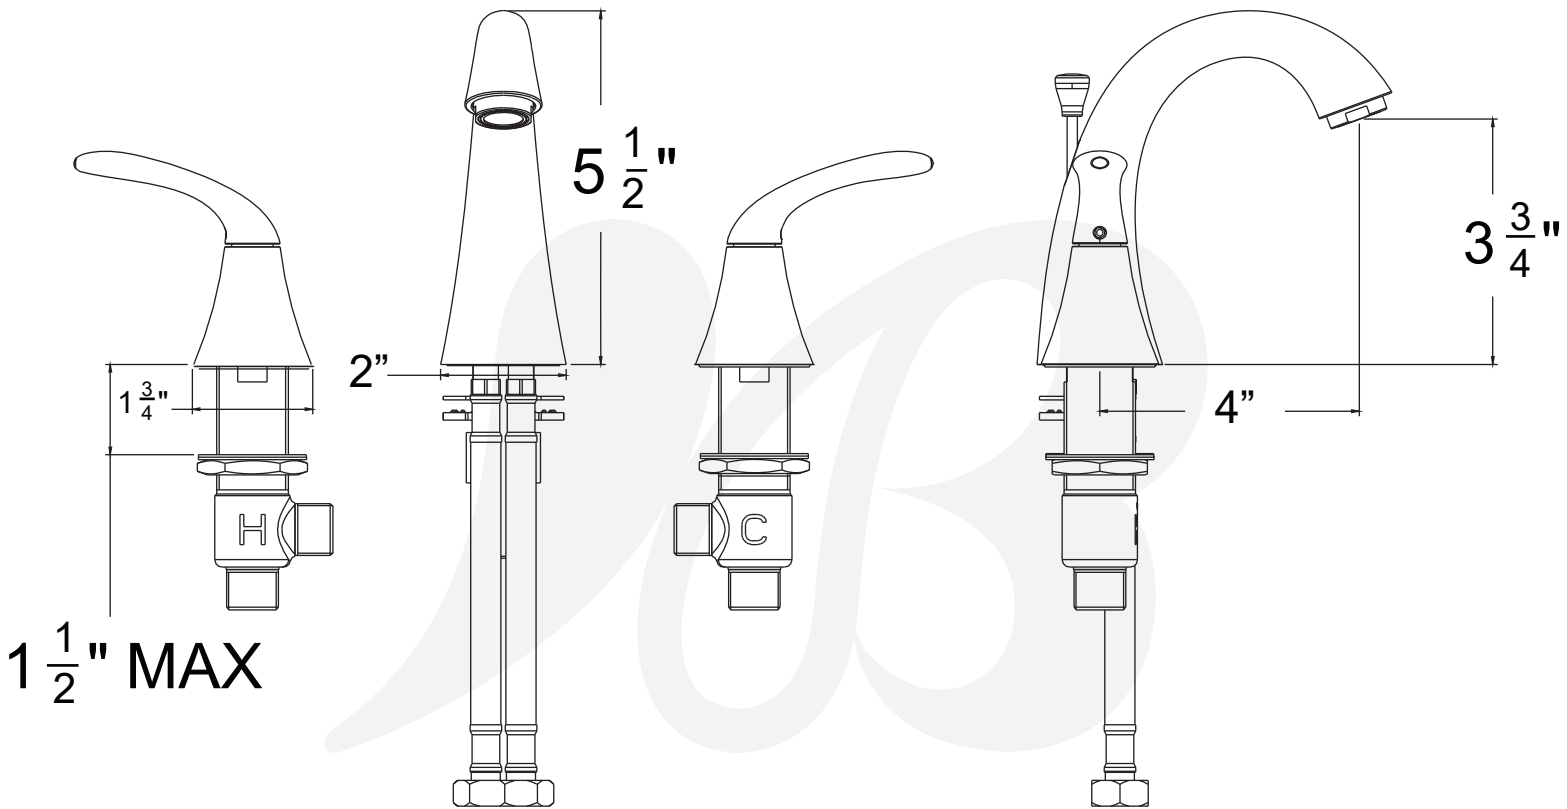

W4520001-12, W4520029-12, W4520049-12 - Trend Widespread Faucet

Description

- TREND 8"- 16" widespread lavatory faucet
- 90° Turn ceramic disc cartridges
- 1/2" NPS connections
- 1.2 GPM @ 60 PSI
- 50-50 Pop-up drain assembly included

Colors / Finishes

- W4520001-2 - Chrome
- W4520029-2 - Satin Nickel
- W4520049-2 - Matte Black

• W4520001-12

**BREAK DOWN
Component Parts List**

| | | |
|-----|----------|-----|
| 33 | CTRP0102 | 1 |
| 32 | CTRR0182 | 2 |
| 31 | ATAA0062 | 1 |
| 30 | ATBP0609 | 1 |
| 29 | CTPN0032 | 1 |
| 28 | CTNT0022 | 2 |
| 27 | CTWT0065 | 2 |
| 26 | CTWR0297 | 2 |
| 25 | CTWR0276 | 2 |
| 24 | CTNB0282 | 2 |
| 23 | CTCP0382 | 2 |
| 22 | CTST1005 | 2 |
| 21 | CCQT0002 | 1 |
| 20 | CTHZ0474 | 2 |
| 19 | CTWR0290 | 1 |
| 18 | ATBM0025 | 1 |
| 17 | CTFZ0035 | 1 |
| 16 | CTPN0033 | 1 |
| 15 | CTMP0063 | 1 |
| 14 | CTRR0071 | 2 |
| 13 | CTCP0485 | 1 |
| 12 | CTNB0321 | 1 |
| 11 | CTWT0081 | 1 |
| 10 | CTWP0058 | 1 |
| 9 | CTST0013 | 1 |
| 8 | CTCP0666 | 1 |
| 7 | CTCP0664 | 1 |
| 6 | ATBX0101 | 1 |
| 5 | CTWR0058 | 1 |
| 4 | ATBP0607 | 1 |
| 3 | CTCZ0161 | 2 |
| 2 | CTCP0429 | 2 |
| 1 | CTST0117 | 2 |
| NO. | Part No | Qty |

| Item Number | Type | Date |
|---------------------------------------|-------------------|-----------|
| W4520001-12, W4520029-12, W4520049-12 | Widespread Faucet | 5-11-2021 |