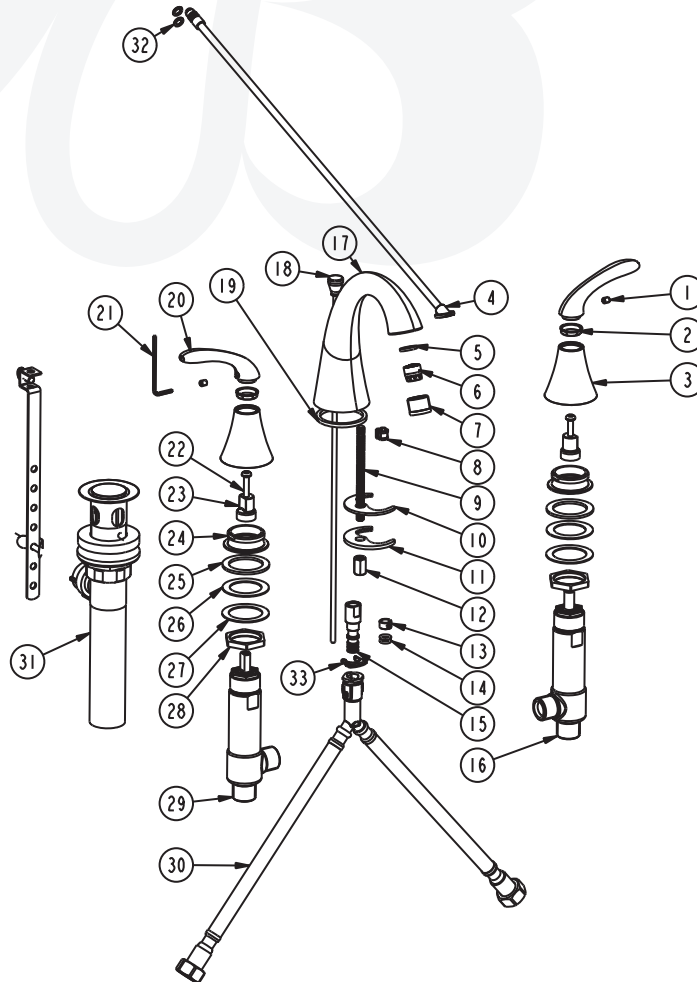

W4520001-12, W4520029-12, W4520049-12 - Trend Widespread Faucet

Description

- TREND 8"- 16" widespread lavatory faucet
- 90° Turn ceramic disc cartridges
- 1/2" NPS connections
- 1.2 GPM @ 60 PSI
- 50-50 Pop-up drain assembly included

Colors / Finishes

- W4520001-2 - Chrome
- W4520029-2 - Satin Nickel
- W4520049-2 - Matte Black

• W4520001-12

**BREAK DOWN
Component Parts List**

| | | |
|-----|----------|-----|
| 33 | CTRP0102 | 1 |
| 32 | CTRR0182 | 2 |
| 31 | ATAA0062 | 1 |
| 30 | ATBP0609 | 1 |
| 29 | CTPN0032 | 1 |
| 28 | CTNT0022 | 2 |
| 27 | CTWT0065 | 2 |
| 26 | CTWR0297 | 2 |
| 25 | CTWR0276 | 2 |
| 24 | CTNB0282 | 2 |
| 23 | CTCP0382 | 2 |
| 22 | CTST1005 | 2 |
| 21 | CCQT0002 | 1 |
| 20 | CTHZ0474 | 2 |
| 19 | CTWR0290 | 1 |
| 18 | ATBM0025 | 1 |
| 17 | CTFZ0035 | 1 |
| 16 | CTPN0033 | 1 |
| 15 | CTMP0063 | 1 |
| 14 | CTRR0071 | 2 |
| 13 | CTCP0485 | 1 |
| 12 | CTNB0321 | 1 |
| 11 | CTWT0081 | 1 |
| 10 | CTWP0058 | 1 |
| 9 | CTST0013 | 1 |
| 8 | CTCP0666 | 1 |
| 7 | CTCP0664 | 1 |
| 6 | ATBX0101 | 1 |
| 5 | CTWR0058 | 1 |
| 4 | ATBP0607 | 1 |
| 3 | CTCZ0161 | 2 |
| 2 | CTCP0429 | 2 |
| 1 | CTST0117 | 2 |
| NO. | Part No | Qty |

| Item Number | Type | Date |
|---------------------------------------|-------------------|-----------|
| W4520001-12, W4520029-12, W4520049-12 | Widespread Faucet | 5-11-2021 |