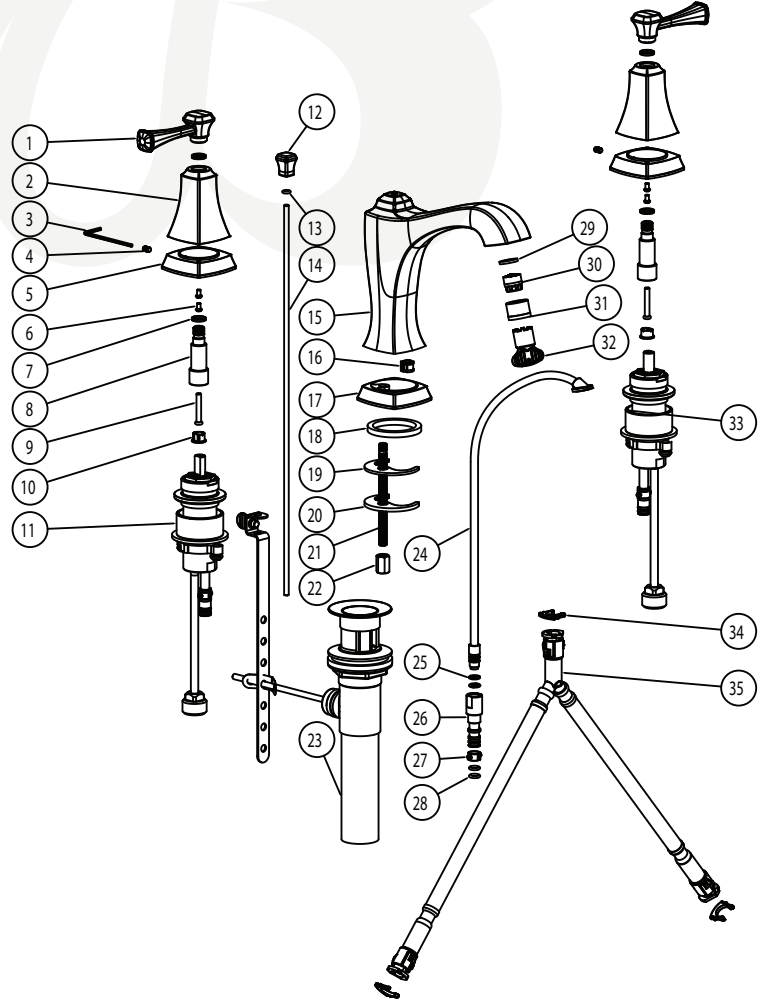

**W4582701-1, W4582702-1, W4582716-1, W4582749-1 - Widespread Faucet**

**Description**

**DAVENPORT WIDE SPREAD**

- High arc spout.
- 90° Turn lever handles
- Replaceable ceramic disc cartridges
- Brass pop-up drain included
- 1/2" NPSM connections
- 1.2 GPM

**Colors / Finishes**

- W4582701-1 Chrome
- W4582702-1 PVD Satin Nickel
- W4582716-1 PVD Satin Brass
- W4582749-1 Matte Black

**BREAK DOWN**

**Component Parts List**

NO.	Drawing No.	Qty
1	CTH20740	2
2	CTCZ0310	2
3	CCQT0004	1
4	CTST0130	2
5	CTDZ0176	2
6	CTST0132	4
7	CTWP0208	4
8	CTMB0973	2
9	CTST0050	2
10	CTCP0667	2
11	ATBY0350	1
12	CTMB0976	1
13	CTRR0047	1
14	CTMT0051	1
15	CTFZ0033	1
16	CTCP0666	1
17	CTDZ0177	1
18	CTWP0291	1
19	CTWP0058	1
20	CTWT0104	1
21	CTST0013	1
22	CTNB0321	1
23	ATAA0067	1
24	ATBP0607	1
25	CTRR0182	2
26	CTMP0063	1
27	CTCP0485	1
28	CTRR0066	2
29	CTWR0058	1
30	ATBX0101	1
31	CTCP0664	1
32	CTQP0050	1
33	ATBY0351	1
34	CTRP0102	3
35	ATBP0384	1

Item Number	Type	Date
W4582701-1, W4582702-1, W4582716-1, W4582749-1	Widespread Faucet	8-24-2021