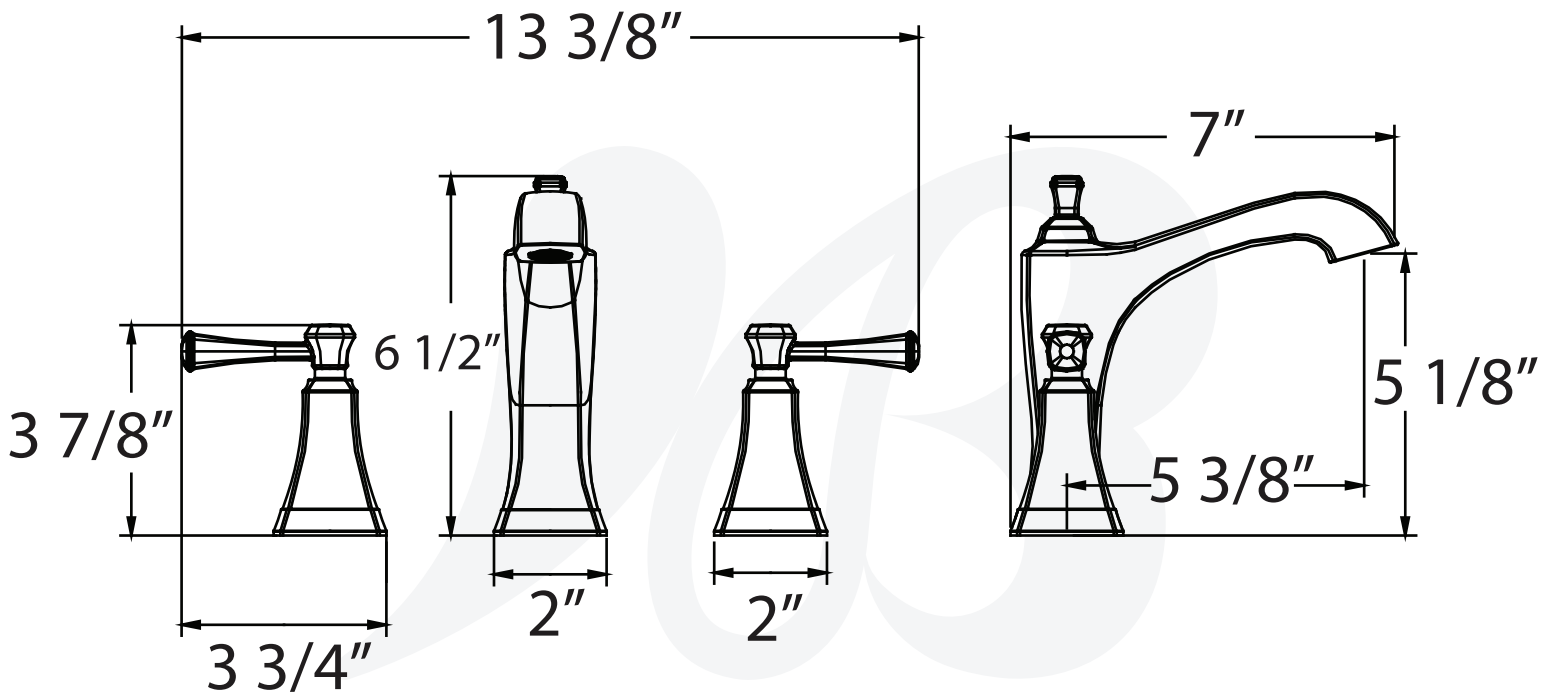

**W4582701-1, W4582702-1, W4582716-1, W4582749-1 - Widespread Faucet**

**Description**

**DAVENPORT WIDE SPREAD**

- High arc spout.
- 90° Turn lever handles
- Replaceable ceramic disc cartridges
- Brass pop-up drain included
- 1/2" NPSM connections
- 1.2 GPM

**Colors / Finishes**

- W4582701-1 Chrome
- W4582702-1 PVD Satin Nickel
- W4582716-1 PVD Satin Brass
- W4582749-1 Matte Black

**BREAK DOWN**

**Component Parts List**

NO.	Drawing No.	Qty
1	CTH20740	2
2	CTCZ0310	2
3	CCQT0004	1
4	CTST0130	2
5	CTDZ0176	2
6	CTST0132	4
7	CTWP0208	4
8	CTMB0973	2
9	CTST0050	2
10	CTCP0667	2
11	ATBY0350	1
12	CTMB0976	1
13	CTRR0047	1
14	CTMT0051	1
15	CTFZ0033	1
16	CTCP0666	1
17	CTDZ0177	1
18	CTWP0291	1
19	CTWP0058	1
20	CTWT0104	1
21	CTST0013	1
22	CTNB0321	1
23	ATAA0067	1
24	ATBP0607	1
25	CTRR0182	2
26	CTMP0063	1
27	CTCP0485	1
28	CTRR0066	2
29	CTWR0058	1
30	ATBX0101	1
31	CTCP0664	1
32	CTQP0050	1
33	ATBY0351	1
34	CTRP0102	3
35	ATBP0384	1

Item Number	Type	Date
W4582701-1, W4582702-1, W4582716-1, W4582749-1	Widespread Faucet	8-24-2021