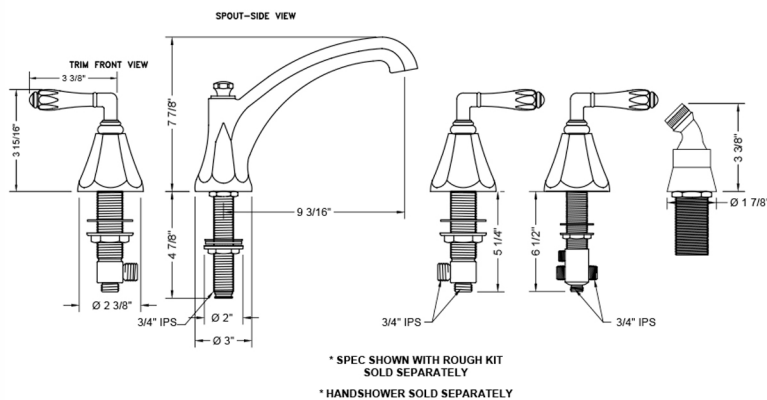

SPECIFICATION DRAWING: