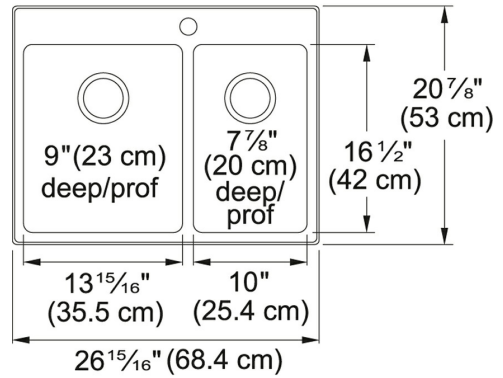

### TECHNICAL DATA

Width overall	20 7/8"
Length overall	26 15/16"
Width of large bowl	16 1/2"
Length of large bowl	13 15/16"
Depth of large bowl	9"
Width of small bowl	16 1/2"
Length of small bowl	10"
Depth of small bowl	7 7/8"
Cabinet Size	30"
Number of Bowls	2
Waste Outlet Diameter	3 1/2"
Cut-Out Template	Yes
Faucet Hole	1
Type of Material	18 Gauge Stainless Steel
Surface Finish	Satin
Waste Kit Included	Yes
EZ Torque Installation	YES
Model Name	BCL2127R-9-1