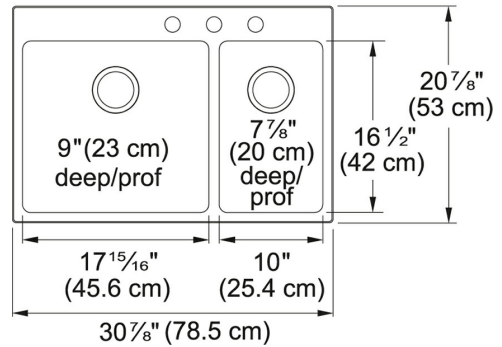

### TECHNICAL DATA

Width overall	20 7/8"
Length overall	30 7/8"
Width of large bowl	16 1/2"
Length of large bowl	17 15/16"
Depth of large bowl	9"
Width of small bowl	16 1/2"
Length of small bowl	10"
Depth of small bowl	7 7/8"
Cabinet Size	33"
Number of Bowls	2
Waste Outlet Diameter	3 1/2"
Cut-Out Template	Yes
Faucet Hole	3
Type of Material	18 Gauge Stainless Steel
Surface Finish	Satin
Waste Kit Included	Yes
EZ Torque Installation	YES
Model Name	BCL2131R-9-3