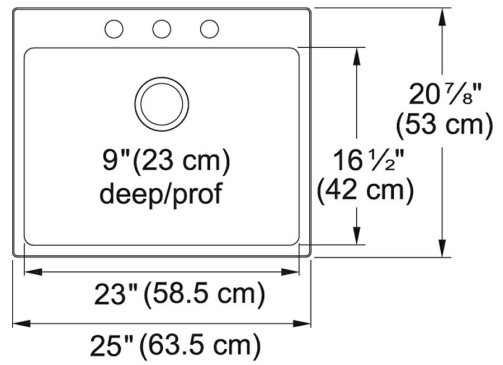

Stainless Steel | 101.0636.984

FAMILY : Sinks | FINISH : Stainless Steel | INSTALLATION TYPE : Topmount | SERIES : Brookmore | MODEL : BSL2125-9-3

TECHNICAL DATA

Width overall	20 7/8"
Length overall	25"
Width of large bowl	16 1/2"
Length of large bowl	23"
Depth of large bowl	9"
Cabinet Size	27"
Number of Bowls	1
Waste Outlet Diameter	3 1/2"
Cut-Out Template	Yes
Faucet Hole	3
Type of Material	18 Gauge Stainless Steel
Surface Finish	Satin
Waste Kit Included	Yes
EZ Torque Installation	Yes
Model Name	BSL2125-9-3