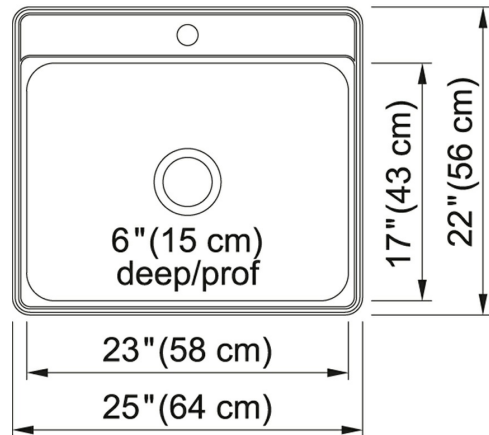

Stainless Steel | 101.0637.043

FAMILY : Sinks | FINISH : Stainless Steel | INSTALLATION TYPE : Topmount | SERIES : Creemore | MODEL : CSLA2522-6-1

TECHNICAL DATA

Width overall	22"
Length overall	25"
Width of large bowl	17"
Length of large bowl	23"
Depth of large bowl	6"
Cabinet Size	27"
Number of Bowls	1
Waste Outlet Diameter	3 1/2"
Cut-Out Template	Yes
Faucet Hole	1
Type of Material	22-GAUGE-STAINLESS-STEEL
Surface Finish	Satin
Waste Kit Included	Yes
Model Name	CSLA2522-6-1