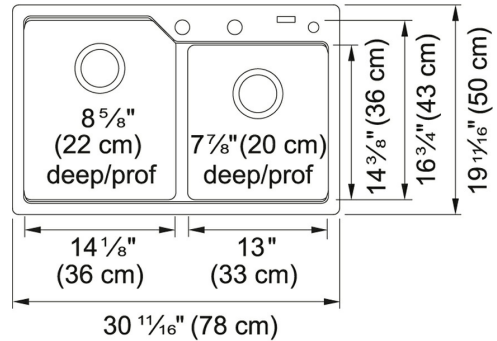

Kindred Sanitized Granite MGCM2031-9PWT Polar White | 114.0637.980

FAMILY : Sinks | INSTALLATION TYPE : Topmount | SERIES : Kindred Sanitized Granite | MODEL : MGCM2031-9PWT | FINISH : Polar White

The natural textures and earth tones of this Kindred Granite double bowl sink will elevate your kitchen to match any contemporary or organic modern inspired style. The unparalleled Sanitized® hygiene feature will protect your sink from odor causing bacteria, and reduce your clean up time. The tough, acrylic resin finish is durable enough to handle even your messiest clean-ups. Adaptable to any kitchen space with multiple color options.

TECHNICAL DATA

Depth of large bowl	8 5/8"
Length of large bowl	14 1/8"
Width of large bowl	16 3/4"
Length overall	30 11/16"
Width overall	19 11/16"
Length of small bowl	13"
Depth of small bowl	7 7/8"
Width of small bowl	14 3/8"
Cutout Length	29 5/16"
Cutout Width	18 1/4"
Cabinet Size	33"
Number of Bowls	2
Waste Outlet Diameter	3 1/2"
Type of Material	Granite
Waste Kit Included	Yes
Model Name	MGCM2031-9PWT