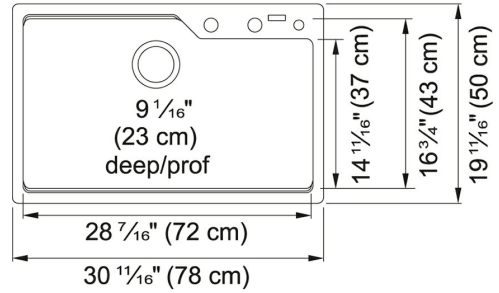

Kindred Sanitized Granite MGSM2031-9CHA Granite Champagne | 114.0637.969

FAMILY : Sinks | INSTALLATION TYPE : Topmount | SERIES : Kindred Sanitized Granite | MODEL : MGSM2031-9CHA | FINISH : Granite Champagne

The natural textures and earth tones of the Kindred Granite sinks will elevate your kitchen to match any contemporary or organic modern inspired style. The unparalleled Sanitized® hygiene feature will protect your sink from odor causing bacteria, and reduce your clean up time. The tough, acrylic resin finish is durable enough to handle even your messiest clean-ups.

TECHNICAL DATA

Depth of large bowl	9 1/16"
Length of large bowl	28 7/16"
Width of large bowl	16 3/4"
Length overall	30 11/16"
Width overall	19 11/16"
Cabinet Size	33"
Number of Bowls	1
Waste Outlet Diameter	3 1/2"
Type of Material	Granite
Waste Kit Included	Yes
Model Name	114.0637.969