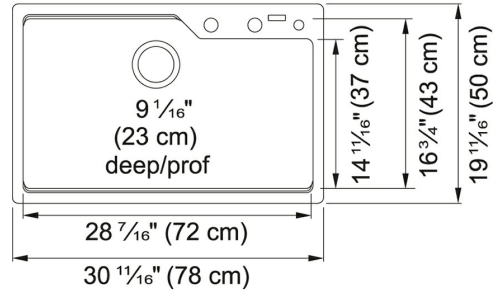

Kindred Sanitized Granite MGSM2031-9PWT Polar White | 114.0637.983

FAMILY : Sinks | INSTALLATION TYPE : Topmount | SERIES : Kindred Sanitized Granite | MODEL : MGSM2031-9PWT | FINISH : Polar White

The natural textures and earth tones of the Kindred Granite sinks will elevate your kitchen to match any contemporary or organic modern inspired style. The unparalleled Sanitized® hygiene feature will protect your sink from odor causing bacteria, and reduce your clean up time. The tough, acrylic resin finish is durable enough to handle even your messiest clean-ups.

TECHNICAL DATA

Depth of large bowl	9 1/16"
Length of large bowl	28 7/16"
Width of large bowl	16 3/4"
Length overall	30 11/16"
Width overall	19 11/16"
Cabinet Size	33"
Number of Bowls	1
Waste Outlet Diameter	3 1/2"
Type of Material	Granite
Waste Kit Included	Yes