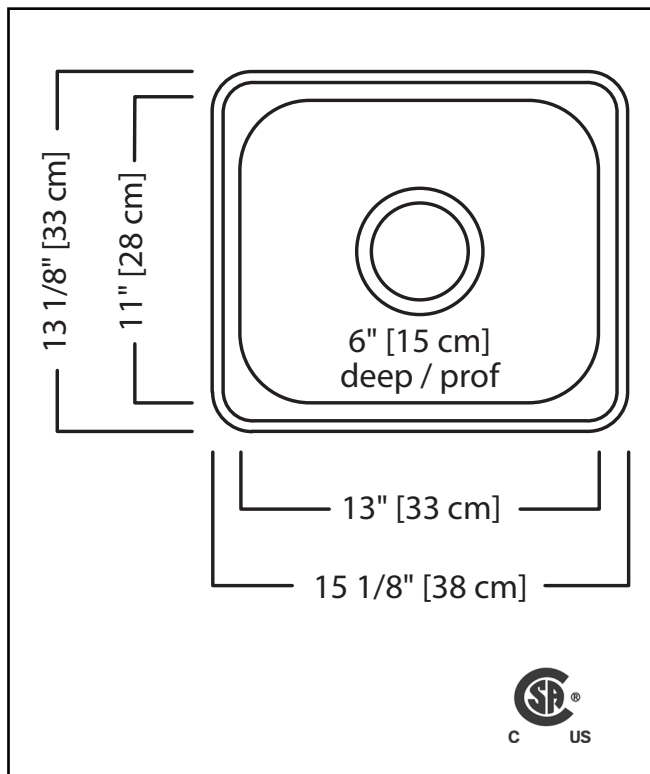

KINDRED

UTILITY COLLECTION

SINGLE BOWL 20 GAUGE TOPMOUNT/DROP IN

MODEL: QS1315-6

- ✓ EZ Torque hassle-free installation system that simplifies the installation process...just drop and drill
- ✓ Sound dampening system that reduces excess noise from running water and disposal vibration
- ✓ Resilient finish offers lasting durability
- ✓ Worry free 20 gauge steel from the industry leader in stainless

TECHNICAL FEATURES

OVERALL SINK SIZE (OD)	13 1/8" FB x 15 1/8" LR
BOWL SIZE (ID)	11" FB x 13" LR x 6" DP
MINIMUM CABINET SIZE	18"
MATERIAL	20 Gauge
BOWL CORNER RADIUS	50 mm
STAINLESS STEEL FINISH	Satin Finished Bowl with Mirror Finished Rim
DRAIN HOLE LOCATION	Center
INSTALLATION TYPE	Topmount/Drop In
SOUND COATING	Undercoating
WEIGHT	5.6lbs
WARRANTY	Limited Lifetime
COUNTRY OF ORIGIN	Canada