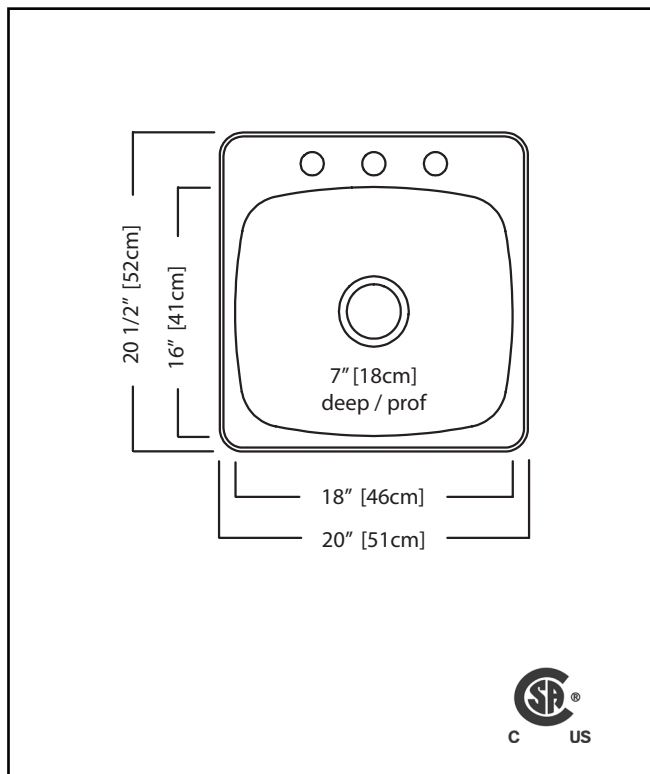

### SINGLE BOWL 20 GAUGE TOPMOUNT/DROP IN

MODEL: RSL2020-4 (4 FAUCET HOLES)

MODEL: RSL2020-3 (3 FAUCET HOLES)

MODEL: RSL2020-1 (1 FAUCET HOLE)

- ✓ EZ Torque hassle-free installation system that simplifies the installation process...just drop and drill
- ✓ Sound dampening system that reduces excess noise from running water and disposal vibration
- ✓ Gently sloping corners make cleaning a breeze
- ✓ Resilient finish offers lasting durability

## TECHNICAL FEATURES

OVERALL SINK SIZE (OD)	20 9/16" FB x 20 1/8" LR
BOWL SIZE (ID)	16" FB x 18" LR x 7" DP
MINIMUM CABINET SIZE	24"
MATERIAL	20 Gauge
CORNER RADIUS	70 mm
STAINLESS STEEL FINISH	Linear Finish Bowl with Mirror Finished Rim
DRAIN HOLE LOCATION	Center
INSTALLATION TYPE	Topmount/Drop In
SOUND COATING	Sound pads
WEIGHT	9.0lbs
WARRANTY	Limited Lifetime
COUNTRY OF ORIGIN	Canada