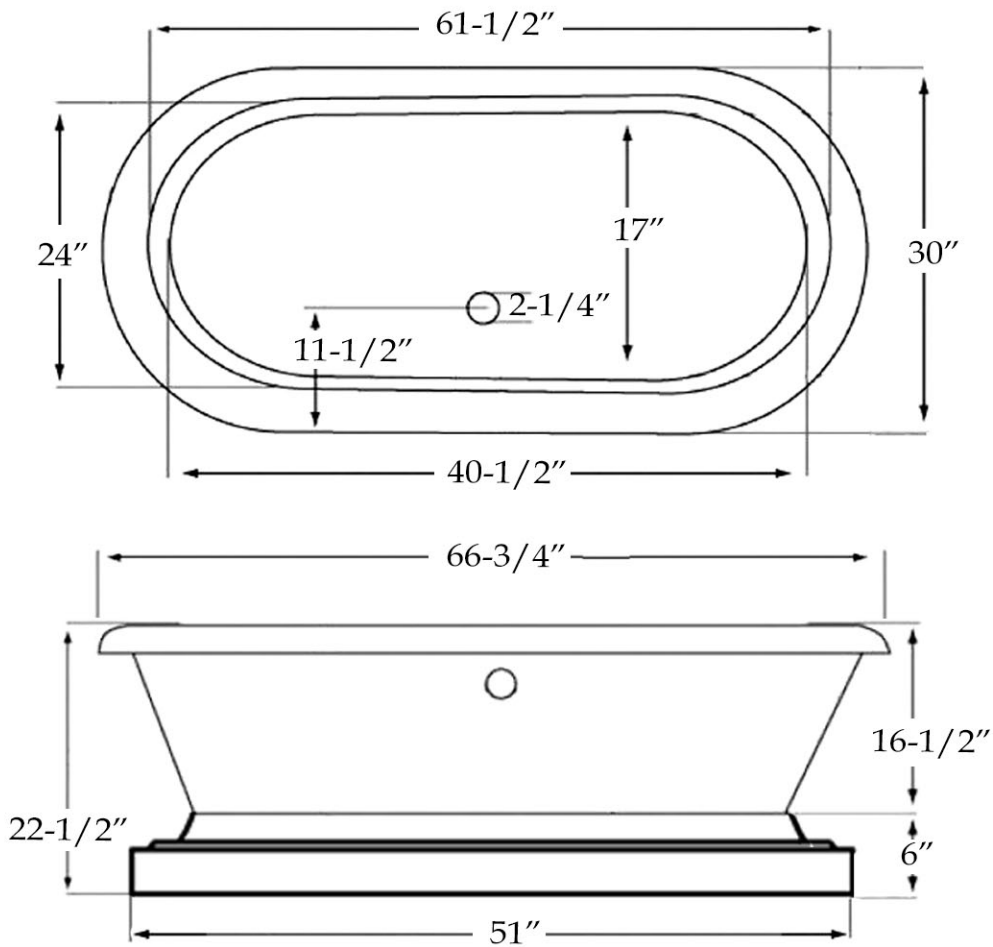

MAIDSTONE

www.MaidstoneSupply.com

Double Ended Clawfoot Tub

Part No: 1202DE66-0-10

Volume: 49 gal Weight: 83 lbs Water Depth: 13"

Contact Maidstone for additional information and specifications. For complete warranty information and a list of dealers visit www.MaidstoneSupply.com. All products and specifications are subject to change without notice. Maidstone is not responsible for typographical and/or dimensional errors. Typographical errors are subject to correction.

Note: Rough-in dimensions may vary +/- 1/2" and are subject to change. No responsibility is assumed by Maidstone.