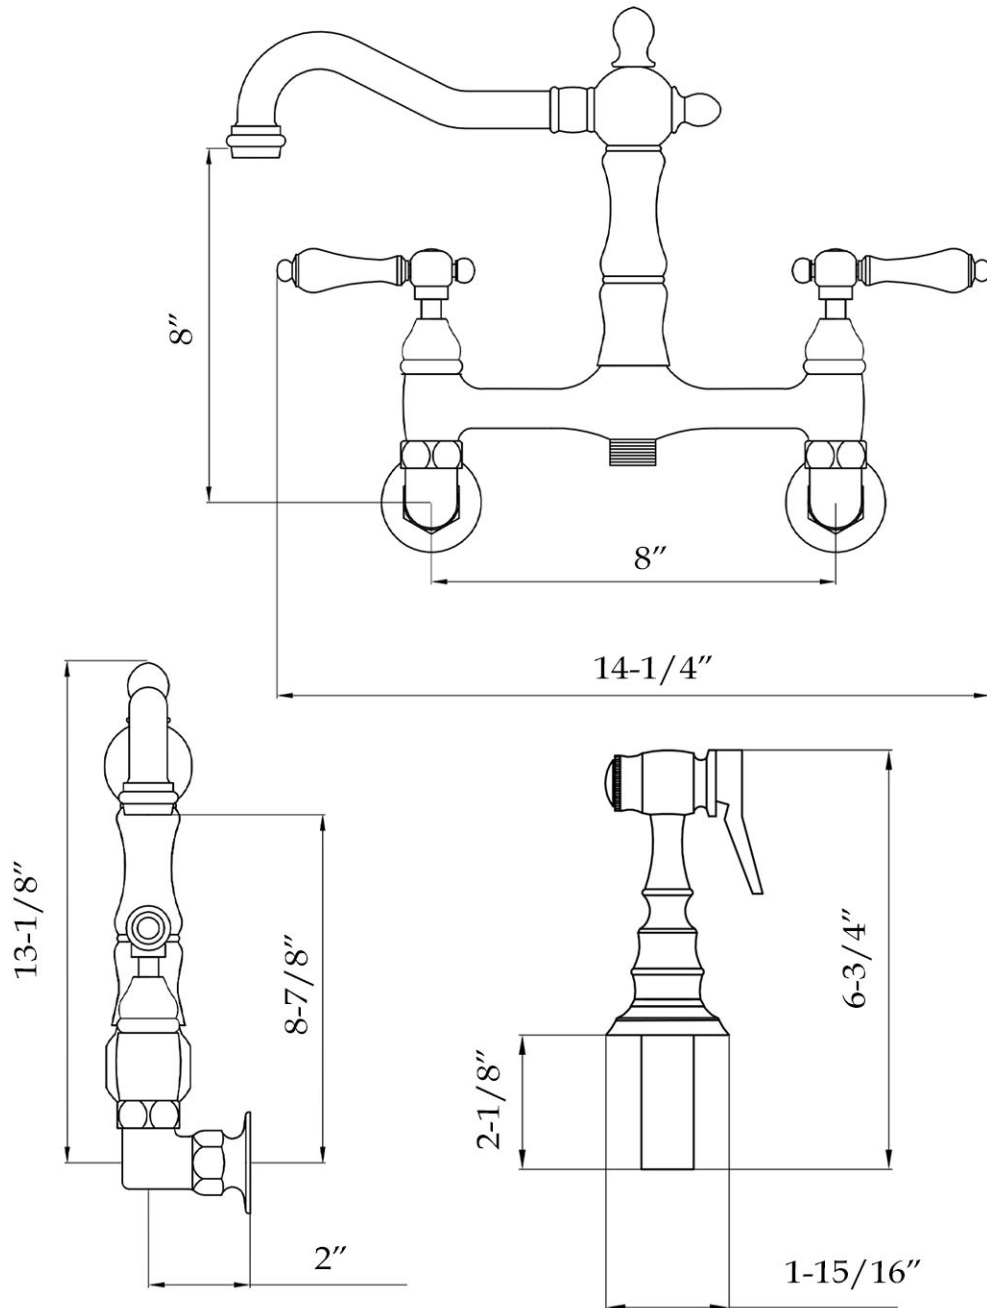

MAIDSTONE

www.MaidstoneSupply.com

Wall Mounted Bridge Kitchen Faucet

Part No: 144-W3

Contact Maidstone for additional information and specifications. For complete warranty information and a list of dealers visit www.MaidstoneSupply.com. All products and specifications are subject to change without notice. Maidstone is not responsible for typographical and/or dimensional errors. Typographical errors are subject to correction.

Note: Rough-in dimensions may vary +/- 1/2" and are subject to change. No responsibility is assumed by Maidstone.