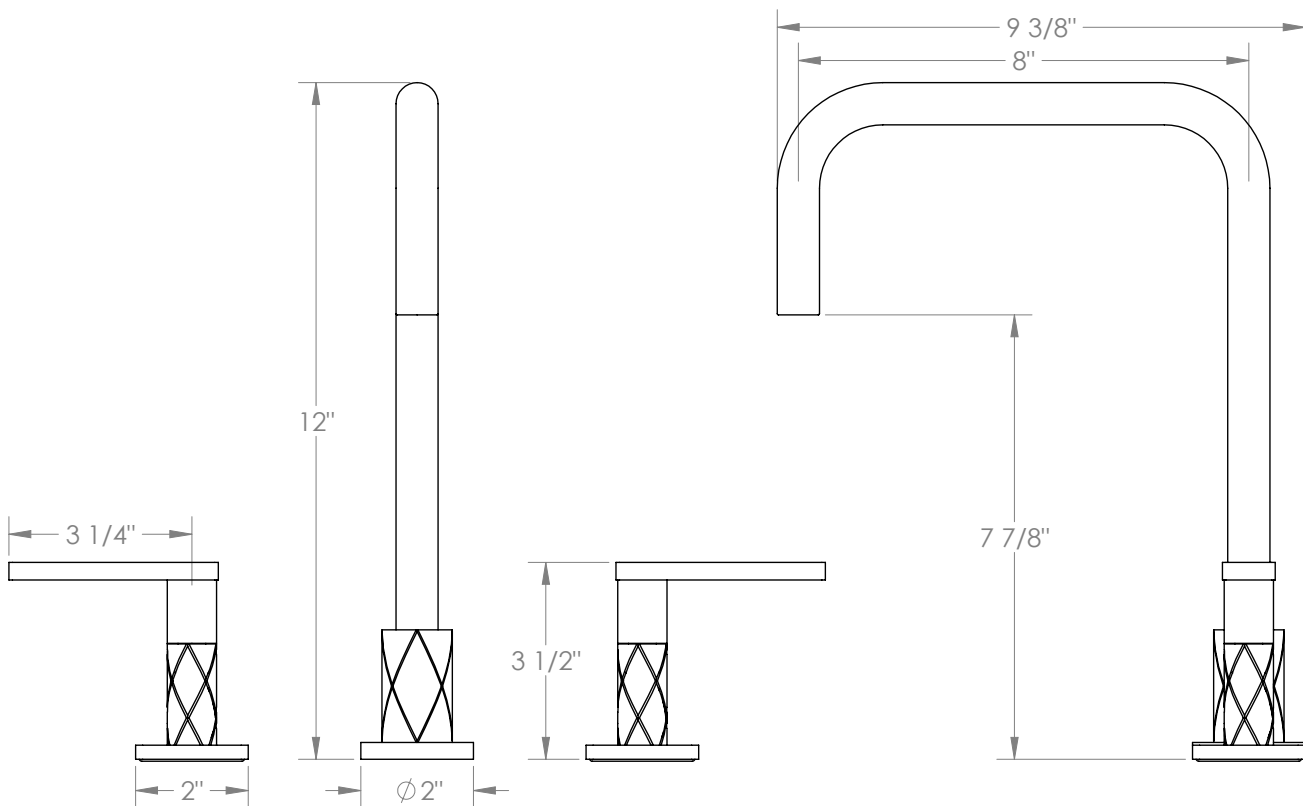

# WATERMARK

BROOKLYN, NEW YORK

*Lily*  
71-7-LLD4

Deck Mounted, Two Handle Faucet

- Fits Deck Up To 3" Thick
- Recommended Mounting Hole: 1-3/8"
- All Lead-Free Brass Construction
- Flow Rate: 1.75 GPM
- 1/4 Turn Ceramic Cartridge
- 360° Rotating Spout
- Professional Installation Required

Available in all finishes shown on the [Watermark Designs website](#)

Meets the applicable requirements of ASME A112.18.1-2005/CSA B125.1-05, entitled "Plumbing Supply Fittings".

Watermark Designs reserves the right to make revisions without notice to produce specifications. All product dimensions are nominal.