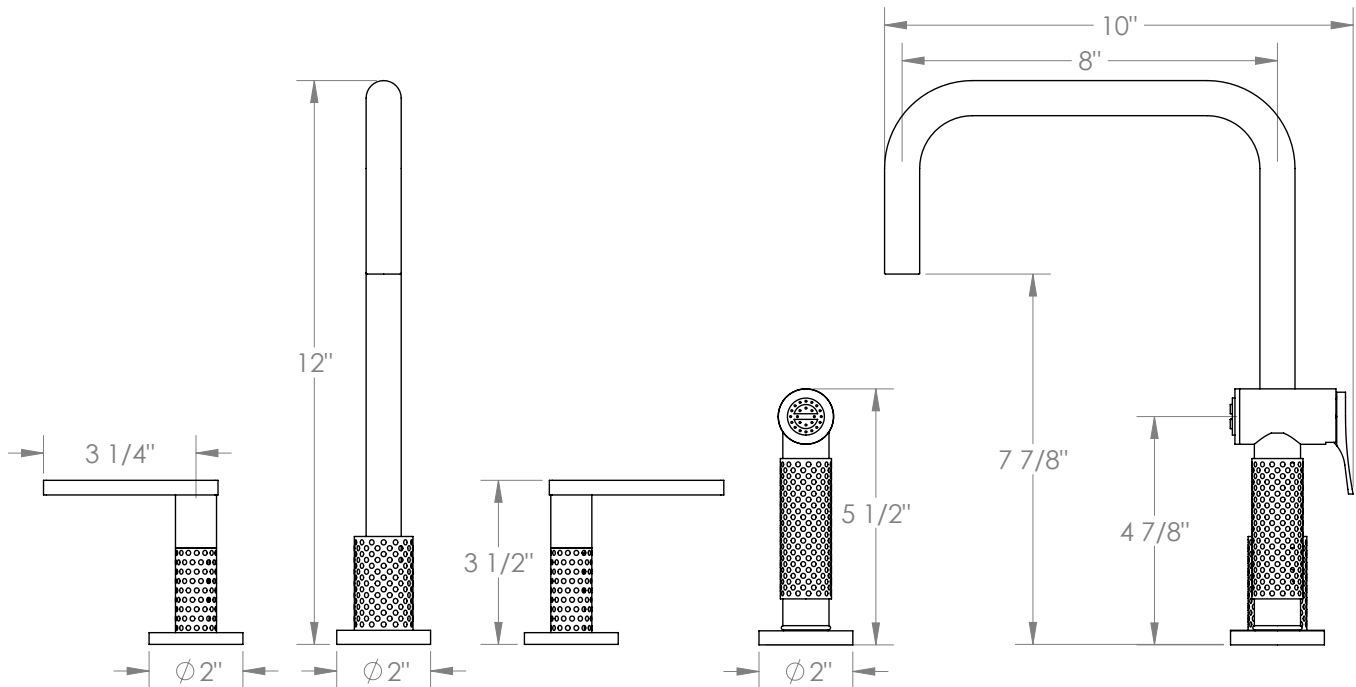

# WATERMARK

BROOKLYN, NEW YORK

*Lily*  
**71-7.1-LLP5**  
Deck Mounted, Two Handle Faucet with Side Spray

- Side Spray Hose Length: 50" (Final Length May Vary)
- Fits Deck Up To 1-3/4" Thick
- Recommended Mounting Hole: 1-3/8"
- All Lead-Free Brass Construction
- Flow Rate: 1.75 GPM
- 1/4 Turn Ceramic Cartridge
- 360° Rotating Spout
- Professional Installation Required

Available in all finishes shown on the [Watermark Designs website](http://www.watermarkdesigns.com)

Meets the applicable requirements of ASME A112.18.1-2005/CSA B125.1-05, entitled "Plumbing Supply Fittings".

Watermark Designs reserves the right to make revisions without notice to produce specifications. All product dimensions are nominal.

02/2022

350 Dewitt Ave. Brooklyn, NY 11207 USA | T: 1 718 257 2800 | F: 1 718 257 2144 | [customerservice@watermark-designs.com](mailto:customerservice@watermark-designs.com)